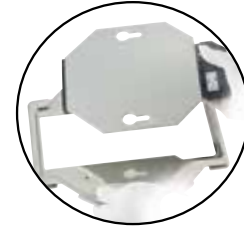

6 qt. Round Reflection Stand and Inserts

- ✓ Oven and dishwasher safe
- ✓ White Coated Inserts offer the look of porcelain with the lightweight durability of stainless steel. Non-stick, high temp polymer coating is stain and scratch resistant

Stand for 6 qt. Round Reflection Server
172-6/37

Adds 4.6" to server

Heating Element Adapter for Stand
EA172

Add electric heating element- see page 29

Stainless Steel Insert
572-66

6 qt./ 5.7 L
15.25" Dia. x 2.5"H

Stainless Steel Divided Insert
572-66/12

6 qt./ 5.7 L
15.25" Dia. x 2.5"H

Stainless Steel Condiment Insert
372-37

3.75qt./ 3.55L
14.125" Dia. x 2.25"H

White Stainless Steel Insert
572-62

6 qt./ 5.7 L
15.25" Dia. x 2.5"H

White Stainless Steel Divided Insert
572-62/12

6 qt./ 5.7 L
15.25" Dia. x 2.5"H

RECOMMEND USING NYLON UTENSILS WITH WHITE COATED INSERTS- SEE PAGE 64